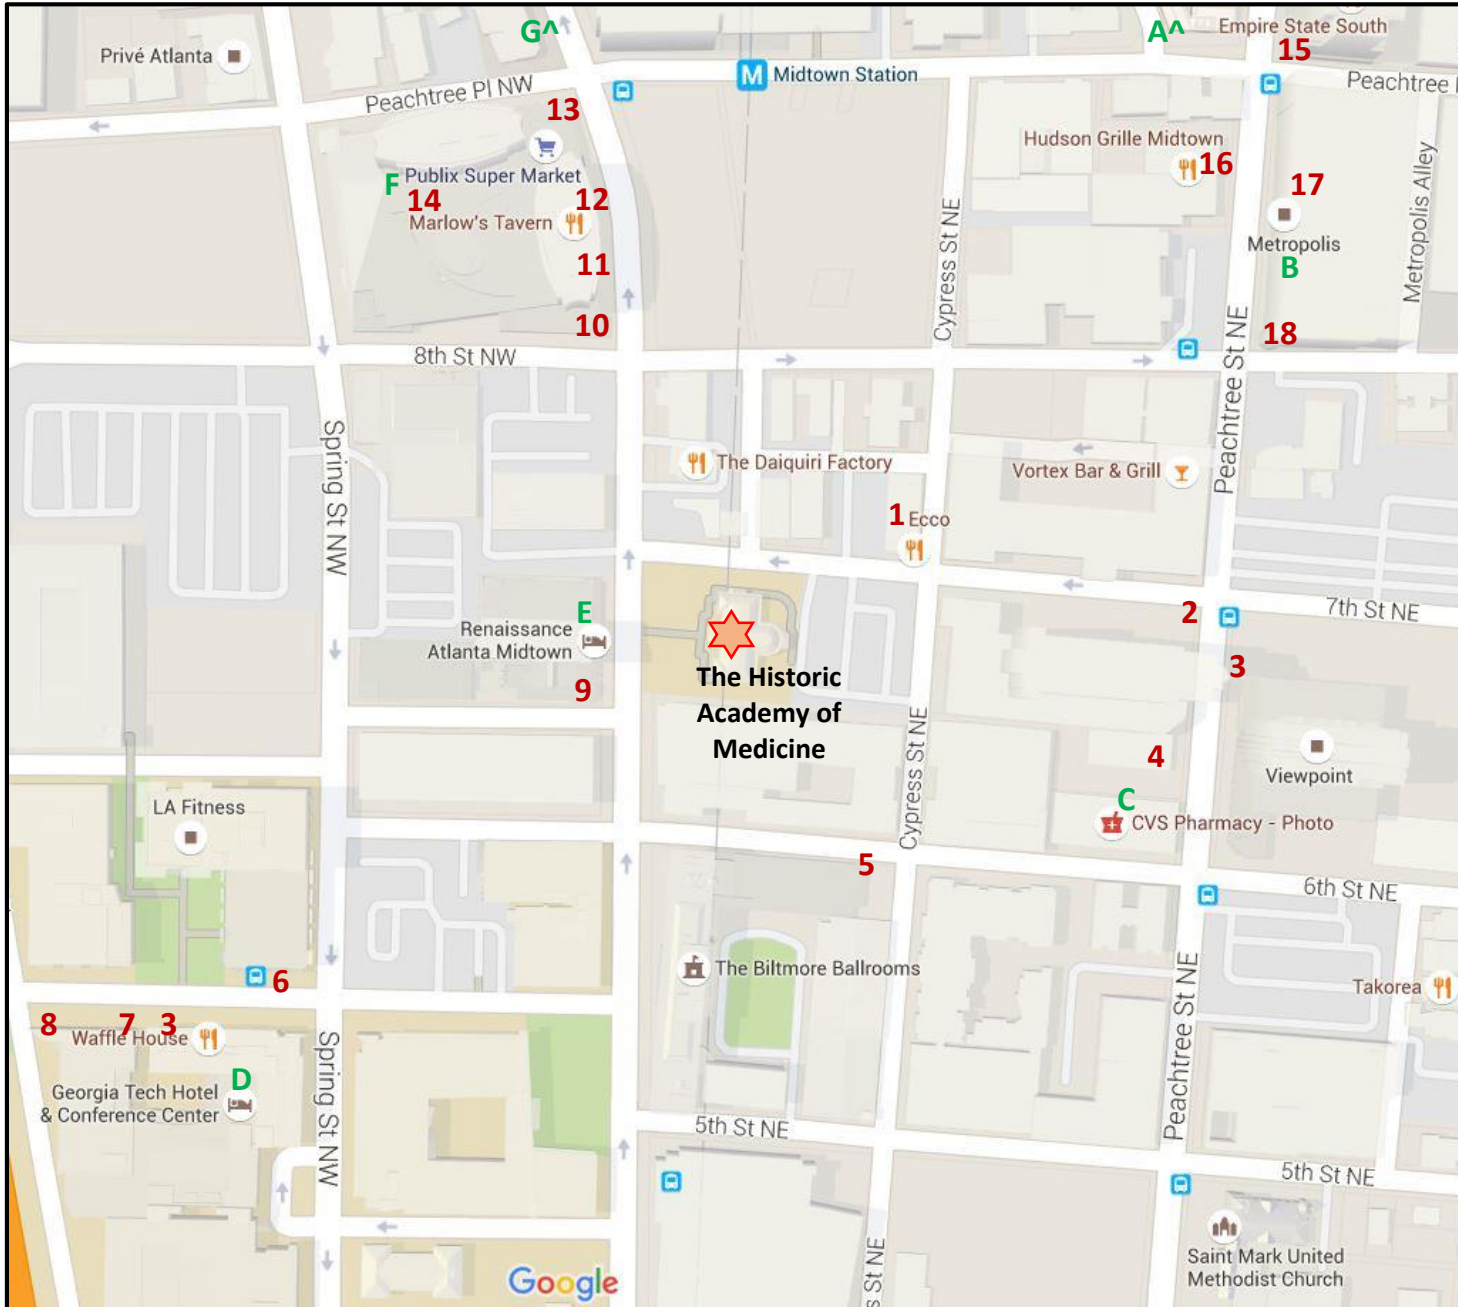

# WAC – Local Map

## Points of Interest:

- A) Margaret Mitchell House
- B) UPS Store
- C) CVS Pharmacy
- D) GT Hotel & Conference Center
- E) Renaissance
- F) Publix Super Market & Deli
- G) Regency Suites

## Suggested Restaurants:

- 1) Ecco
- 2) Fresh To order
- 3) Starbucks (Two within walking distance.)
- 4) Gordon Biersch
- 5) Cypress Pint and Plate
- 6) The Spence
- 7) Famous Chuck's
- 8) Tin Drum
- 9) Community Smith
- 10) Marlowe's
- 11) Tossed
- 12) Pita Pit
- 13) Steel
- 14) Publix Super Market & Deli
- 15) Empire State South
- 16) Hudson Grille
- 17) Sweet Hut Bakery & Cafe
- 18) Fado Irish Pub